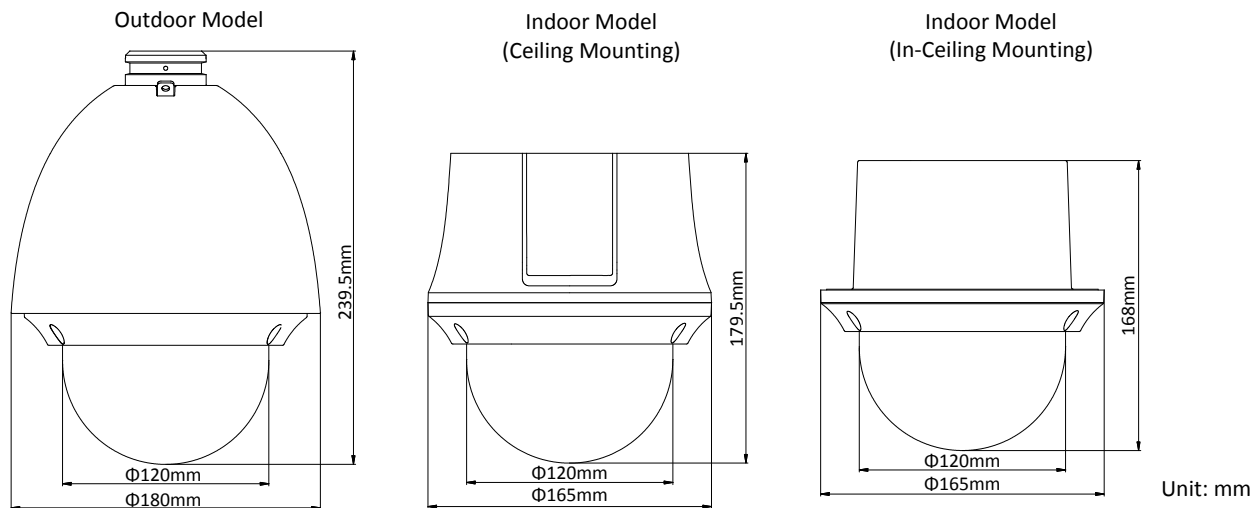

|                           |  |
|---------------------------|--|
| Patrol                    | 8 patrols, up to 32 presets per patrol   |
| Park Action               | Preset/patrol/pattern/auto scan/tilt scan/random scan/frame scan/panorama scan   |
| Scheduled Task            | Preset/patrol/pattern/auto scan/tilt scan/random scan/frame scan/panorama scan/dome reboot/dome adjust/aux output  |
| Proportional Zoom         | Support  |
| Power-off Memory          | Support  |
| Position Display          | On/ Off  |
| <b>System Integration</b> |  |
| Alarm I/O                 | 1 alarm input, 1 alarm output  |
| Alarm Linkage             | Alarm actions, such as Send Email, Notify Surveillance Center, Upload to FTP/Memory Car/NAS, Trigger Recording etc.  |
| Audio I/O                 | 1 audio input, 1 audio output  |
| Ethernet                  | 1 RJ45 10M/100M Ethernet interface   |
| Memory Card               | Built-in memory card slot, supporting SD/SDHC/SDXC, up to 128GB  |
| Client                    | iVMS-4200  |
| Web Browser               | IE7+, Chrome18+, Firefox5.0+, Safari5.02+  |
| <b>General</b>            |  |
| Power                     | AC 24V, and PoE (802.3at)<br>Max.: 18W   |
| Working Temperature       | Indoor Models: -10°C to 50°C (-14°F to 122°F)<br>Outdoor Models: -30°C to 65°C (-22°F to 149°F)  |
| Working Humidity          | ≤ 90%  |
| Protection Level          | IP 66 (outdoor models), TVS 4,000V lightning protection, and surge protection  |
| Dimensions(mm)            | In-Ceiling Mounting Indoor Models: Φ165×168mm (Φ6.5"×6.6")<br>Ceiling Mounting Indoor Models: Φ165×179.5mm (Φ6.5"×7.1")<br>Outdoor Models: Φ179.4×239.5mm (Φ7.1"×9.4") |
| Weight                    | Approx. 2.0kg (4.4lb)  |

## Dimension