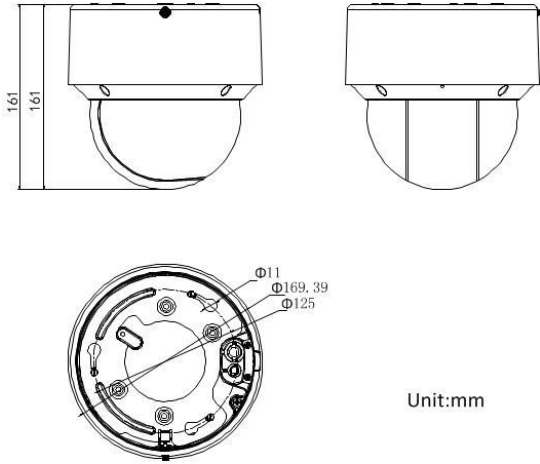

Order Model

DS-2DE4A320IW-DE, DC12V & POE (802.3at, class4)

Dimension

Accessories

DS-1605ZJ Wall Mount Bracket

DS-1671ZJ-SD11 In-ceiling Mount Bracket

DS-1280ZJ-SD11 Junction Box

DS-1691ZJ-(M)(L) Pendant Mount Bracket

Distributed by

Headquarters

No.555 Qianmo Road, Binjiang District,
Hangzhou 310051, China
T +86-571-8807-5998
overseasbusiness@hikvision.com

Hikvision USA
T +1-909-895-0400
sales.usa@hikvision.com

Hikvision Italy
T +39-0438-6902
info.it@hikvision.com

Hikvision Singapore
T +65-6584-4718
sg@hikvision.com

Hikvision Europe
T +31-23-5542770
saleseuro@hikvision.com

Hikvision France
T +33(0)1-85-330-444
info.fr@hikvision.com

Hikvision Oceania
T +61-2-8599-4233
salesau@hikvision.com

Hikvision Middle East
T +971-4-8816086
salesme@hikvision.com

Hikvision Spain
T +34-91-737-16-55
info.es@hikvision.com

Hikvision Hong Kong
T +852-2151-1761

Hikvision Russia
T +7-495-669-67-99
saleru@hikvision.com

Hikvision Poland
T +48-22-460-01-50
poland@hikvision.com

Hikvision Canada
T +1-909-895-0400
sales.usa@hikvision.com

Hikvision India
T +91-22-28469900
sales@pramahikvision.com

Hikvision UK
T +44-1628-9021-4
support.uk@hikvision.com